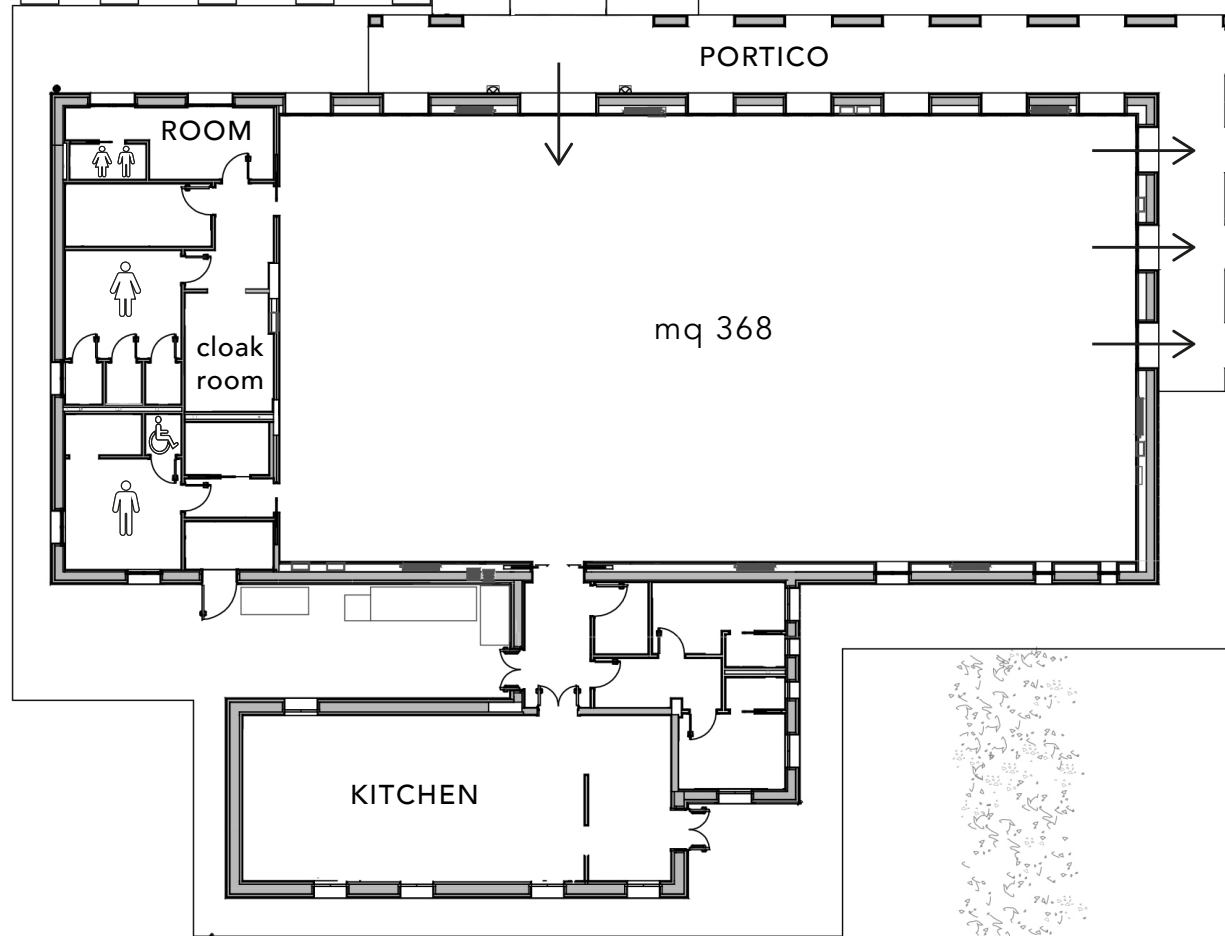

TENUTA
VILLA YORK
ROME ITALY

CASALE
STUART

PAVED
OUTDOOR AREA
mq 350